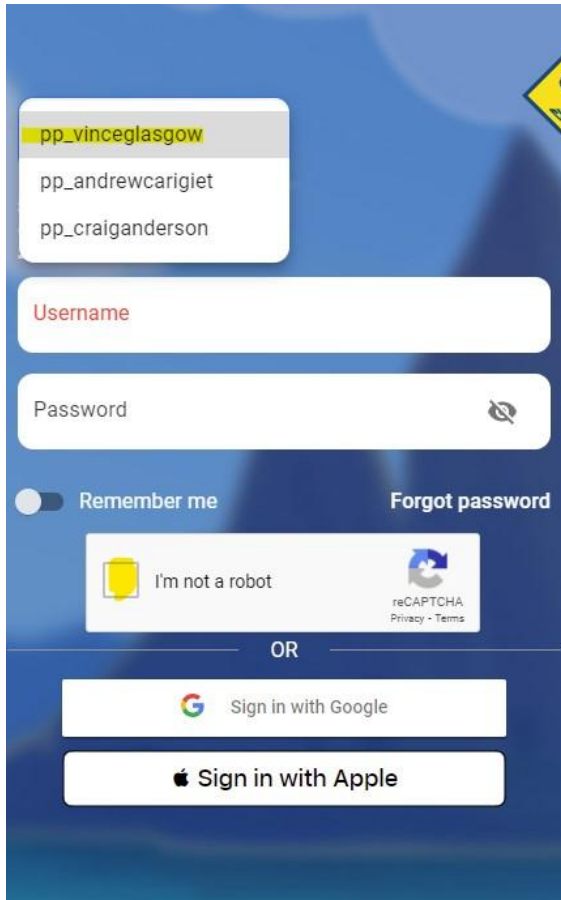

# Accessing the Den Leader Experience (DLE) Sandbox

The DLE Sandbox will allow you to poke around a DLE system populated with fake data. You cannot damage anything in this system nor should you be concerned about personal data being exposed.

To access the system go to [scoutbookpp.scouting.org](http://scoutbookpp.scouting.org).

Click on the Den Leader Experience button (highlighted in green).

Click Select user

You will be presented with a pull down of three leaders choose one at random. Also check the I am not a robot box,

You are now in a DLE feel free to poke around. Don't worry you can't break anything.

For more information on the Den Leader Experience go here:

<https://scoutingwire.org/this-new-video-series-delivers-the-ultimate-den-leader-experience/>