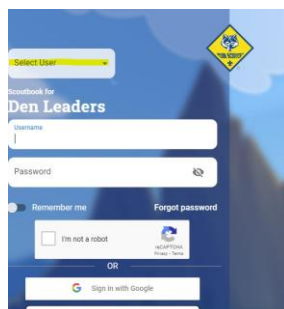

# Accessing the Den Leader Experience (DLE) Sandbox

The DLE Sandbox will allow you to poke around a DLE system populated with fake data. You cannot damage anything in this system nor should you be concerned about personal data being exposed.

Some important limitations of this system:

It is shared across the BSA so it may run slowly at times.

Options that link to other BSA systems outside DLE may not work properly.

Options that link to other BSA systems outside Scoutbook may not work properly.

To access the system go to [scoutbookpp.scouting.org](http://scoutbookpp.scouting.org).

Click on the Den Leader Experience button (highlighted in green).

Click Select user

You will be presented with a pull down of three leaders choose one at random. Also check the I am not a robot box,